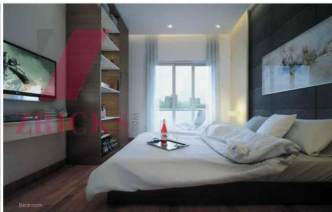

2 BHK
855 - 900 sq.ft.

*Please refer to the disclaimer

www.Zricks.com